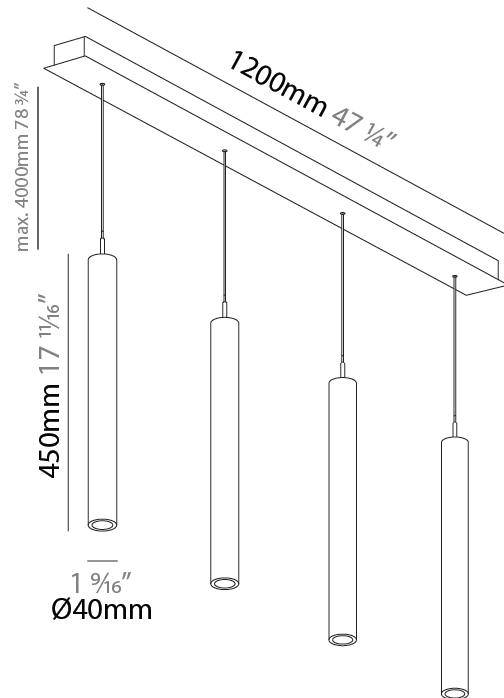

GENERAL

Series: G-Mini Channel
Subseries: G-Mini Channel Hangover
Brand: Prolight
Division: Architectural
Mounting Type: Suspension
Mounting Location: Ceiling
Subcategory: Spots

PHYSICAL

Shape: Cylinder
Diameter (mm): 440
Diameter (in): 1 9/16
Length (mm): 1200
Length (in): 47 1/4
Height (mm): 450
Height (in): 17 11/16
Light Distribution: Direct
Diffuser: Shine Ring - NOR / OPL / YEL / ORA / RED / BLU / GRN
Fixture Finish: SSR / BKV / CWI / CRY / HAB / UFT / ITA / RUA / FTG / MYG / LOD / PUS / FRO / FUP / KIA / POP / BLS / SPG / MEY / GOH / GUM / CHC / COM / ABZ / JAG / OBR / MOS / ROR
Accent Finish: NOF / COP / MIR / SSS
Fixture Material: Extruded Aluminum / Steel
Cable Details: 2,000mm/78 3/4" / 4,000mm/157 1/2" - Cable, Black, Green, Orange, Red, White

ELECTRICAL

Lamp Type: LED (Zhaga Standard)
Input Wattage (W): 39
Total Output Wattage (W): 35.4
Dimming: Non-Dimmable
Driver Included: Yes
Driver Location: Integrated
Driver Type: Constant Current - Universal
Driver Class: Class 2
Input Voltage (V): 120 - 277

LED

Color Temperature (°K): 2700 / 3000 / 3500 / 4000
Max. Delivered Lumen (lm): 2776 / 2904 / 3012 / 3080
Nominal Lumen (lm): 3878 / 4056 / 4206 / 4301
CRI: >90 CRI
Lamp Life (hrs): 50000

OPTICAL

Beam Angle: 40 / 52

RATINGS AND CERTIFICATIONS

Certified By: Certified for North American Standards
IP rating: IP20