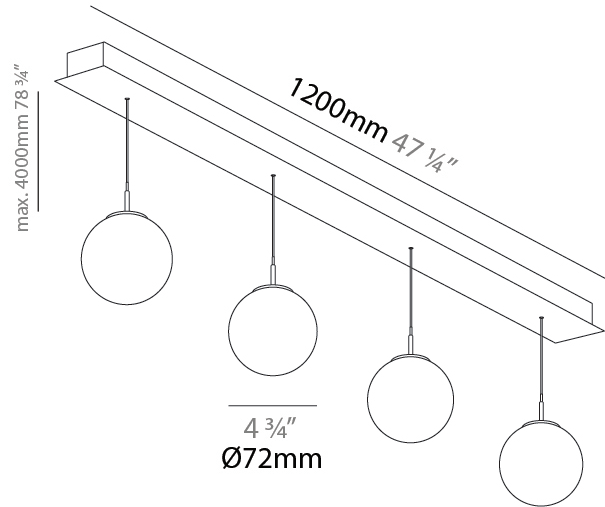

GENERAL

Series: G-Mini Channel
Subseries: G-Mini Channel Hangover
Brand: Prolicht
Division: Architectural
Mounting Type: Suspension
Mounting Location: Ceiling
Subcategory: Spots

PHYSICAL

Shape: Cylinder
Diameter (mm): 120
Diameter (in): 4 3/4
Length (mm): 1200
Length (in): 47 1/4
Height (mm): 120
Height (in): 4 3/4
Light Distribution: Direct
Diffuser: Touch of Color - NOR / OPL / YEL / ORA / RED / BLU / GRN
Fixture Finish: SSR / BKV / CWI / CRY / HAB / UFT / ITA / RUA / FTG / MYG / LOD / PUS / FRO / FUP / KIA / POP / BLS / SPG / MEY / GOH / GUM / CHC / COM / ABZ / JAG / OBR / MOS / ROR
Accent Finish: NOF / COP / MIR / SSS
Fixture Material: Extruded Aluminum / Steel
Cable Details: 2,000mm/78 3/4" / 4,000mm/157 1/2" - Cable, Black, Green, Orange, Red, White

ELECTRICAL

Lamp Type: LED (Zhaga Standard)
Input Wattage (W): 26
Total Output Wattage (W): 23.7
Dimming: Non-Dimmable
Driver Included: Yes
Driver Location: Integrated
Driver Type: Constant Current - Universal
Driver Class: Class 2
Input Voltage (V): 120 - 277

LED

Color Temperature (°K): 2700 / 3000 / 3500 / 4000
Max. Delivered Lumen (lm): 1424 / 1507 / 1591 / 1634
Nominal Lumen (lm): 1840 / 1949 / 2057 / 2112
CRI: >90 CRI
Lamp Life (hrs): 50000

OPTICAL

Beam Angle: 180

RATINGS AND CERTIFICATIONS

Certified By: Certified for North American Standards
IP rating: IP20